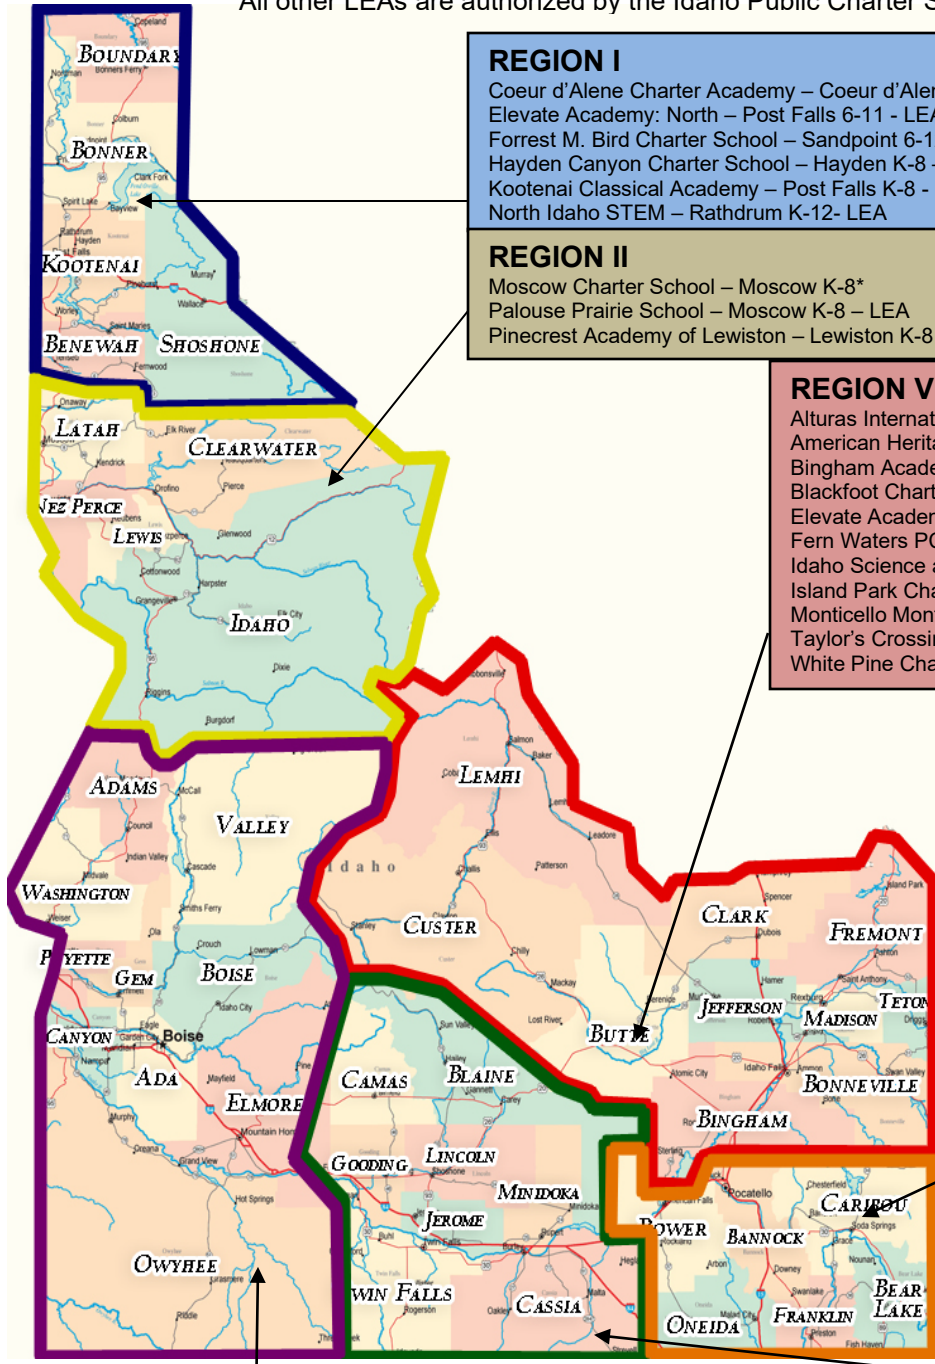

# Idaho Public Charter Schools by Region 2024-2025

Note: Schools with LEA\* are district authorized LEAs.  
All other LEAs are authorized by the Idaho Public Charter School Commission.

**REGION I**  
 Coeur d'Alene Charter Academy – Coeur d'Alene 6-12 – LEA  
 Elevate Academy: North – Post Falls 6-11 - LEA  
 Forrest M. Bird Charter School – Sandpoint 6-12 – LEA\*  
 Hayden Canyon Charter School – Hayden K-8 – LEA  
 Kootenai Classical Academy – Post Falls K-8 - LEA  
 North Idaho STEM – Rathdrum K-12- LEA

**REGION II**  
 Moscow Charter School – Moscow K-8\*  
 Palouse Prairie School – Moscow K-8 – LEA  
 Pinecrest Academy of Lewiston – Lewiston K-8 - LEA

**REGION VI**  
 Alturas International Academy – Idaho Falls K-8 - LEA  
 American Heritage Charter School – Idaho Falls K-12 – LEA  
 Bingham Academy – Blackfoot 9-12 – LEA  
 Blackfoot Charter Comm Learning Center – Blackfoot K-8 – LEA  
 Elevate Academy East- Idaho Falls- 6-12- LEA\*  
 Fern Waters PCS – Salmon 4-8 – LEA\*  
 Idaho Science and Technology CS – Blackfoot K-8 – LEA  
 Island Park Charter School – Island Park K-4 – LEA\*  
 Monticello Montessori School – Idaho Falls K-8 – LEA  
 Taylor's Crossing Public CS – Idaho Falls K-12- LEA  
 White Pine Charter School – Idaho Falls K-10 - LEA

**REGION V**  
 Chief Tahgee Charter Academy – Fort Hall K-8 –LEA  
 Connor Academy - Pocatello K-8 – LEA  
 Gem Prep: Pocatello – Pocatello K-12- LEA  
 Pocatello Comm. Charter School - Pocatello K-8 – LEA\*

**REGION IV**  
 Pinecrest Academy of ID – Twin Falls K-8 – LEA  
 Gem Prep: Twin Falls – Twin Falls K-5 - LEA  
 Heritage Academy – Jerome K-8 - LEA  
 North Valley Academy – Gooding K-12 – LEA  
 RISE Charter – Twin Falls – 4-10 \*  
 Syringa Mtn. School – Hailey K-8 – LEA  
 Xavier Charter School – Twin Falls K-12 - LEA