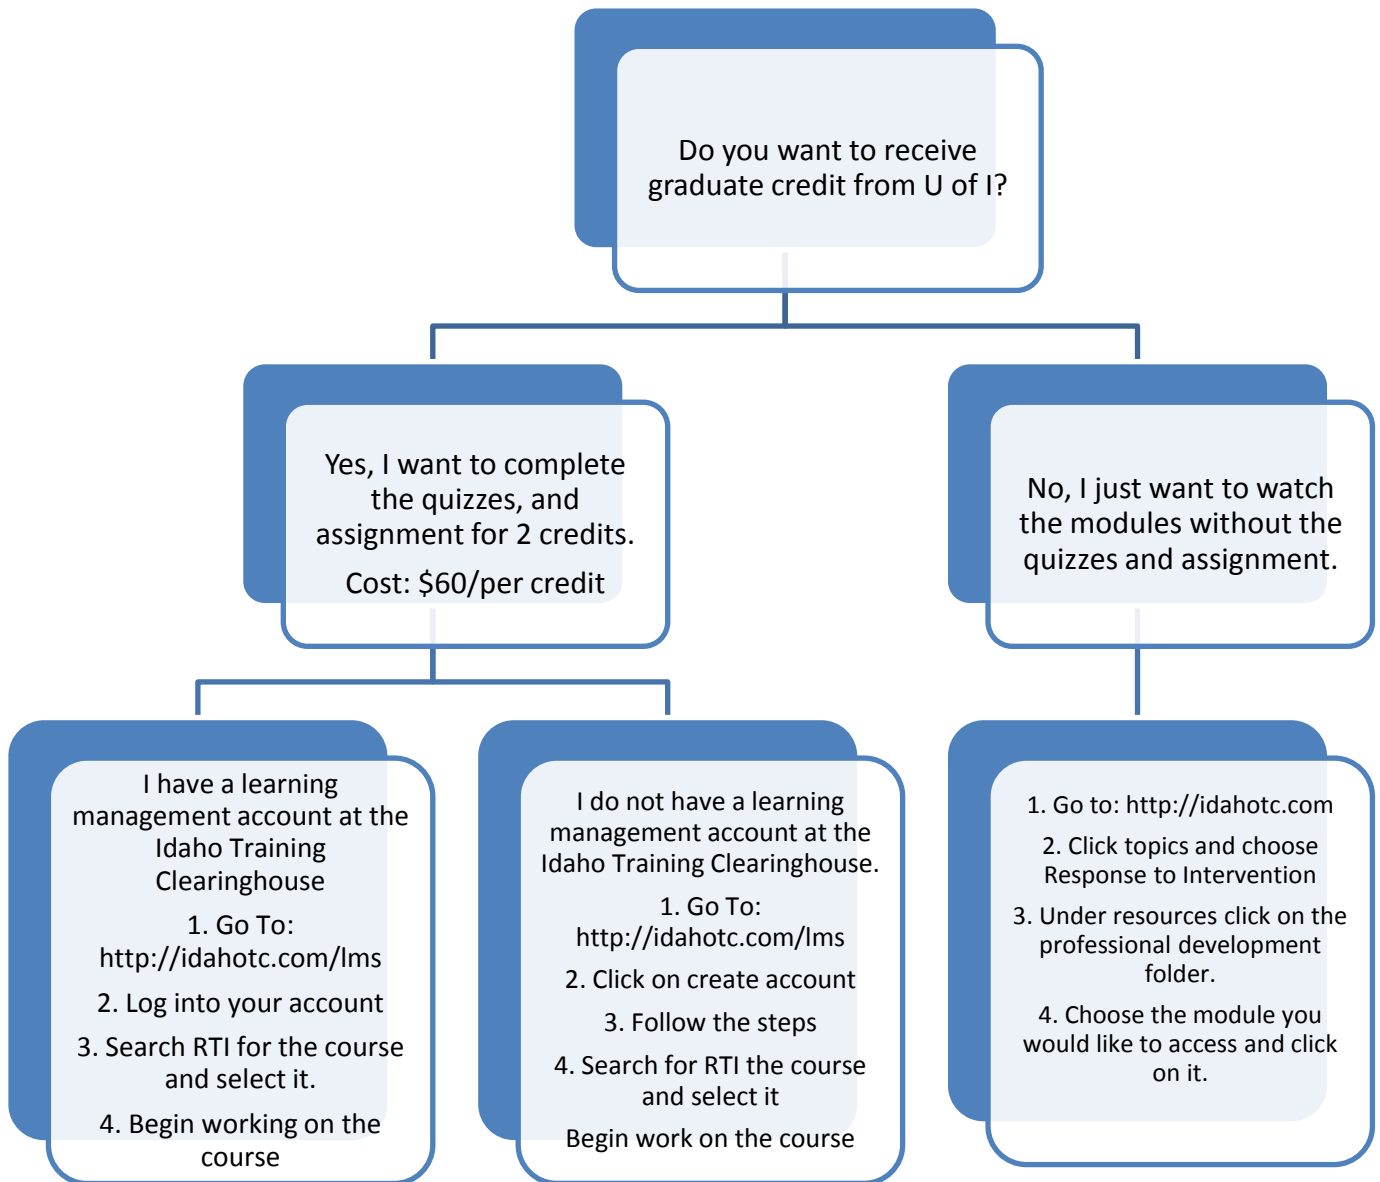

Response To Intervention (RTI) Modules

This chart will help you access the RTI training modules recently released by the Idaho State Department of Education.

Please Note: These modules will be gradually released through November. If you choose credit you will register in January even though you will begin work immediately! Please contact Alayna Gee agee@sde.idaho.gov 208-332-6979 with questions.